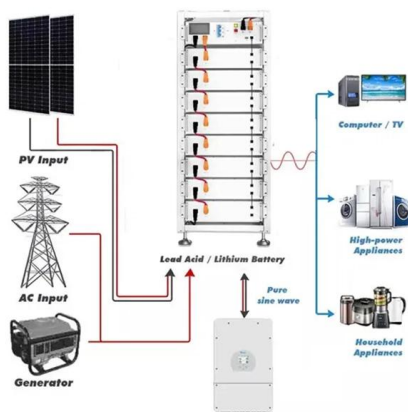

Cable Trays , RS