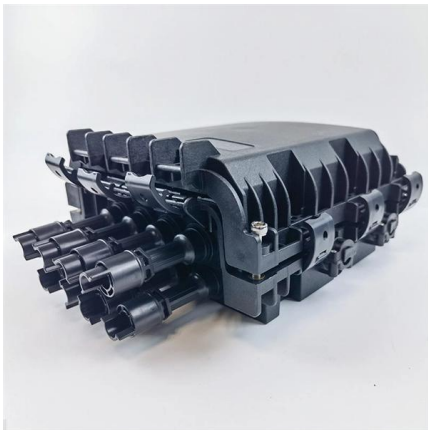

Cable Tray Australia , Cable Management Tray , Cable

Cable trays are a type of cable management system used to support and organise electrical cables and wires in commercial, industrial, and residential settings.

[Contact Us](#)

Cable Tray Price List Philippines Updated 2026

These trays are mounted on walls, ceilings, or floors to create pathways for cables to help provide a safe and efficient means of routing and

[Contact Us](#)