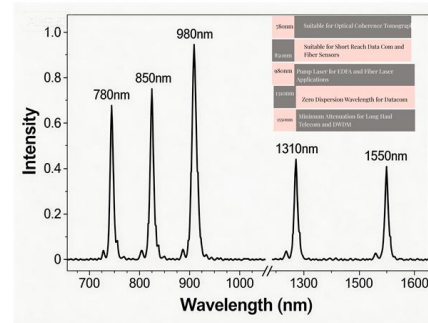

Cable Trays Manufacturer & Supplier in India

Cable trays are structured support systems designed to safely route and protect electrical cables. They offer organized, accessible, and maintainable cabling

[Contact Us](#)

Eurostrut Cable Trays , cable tray, cable route and

Cable trays for industrial and marine use. Includes distribution trays, cable routes and NATO-type models. Request a quote directly via our webshop.

[Contact Us](#)

Cable Trays System

Cable trays, fittings, barrier strips, covers, accessories 5 Items Show 25 50 75 100 per page Sort By Cable Trays in various edge heights Edge Height 35 Edge Height 50 Edge Height 60 Edge Height 85

[Contact Us](#)