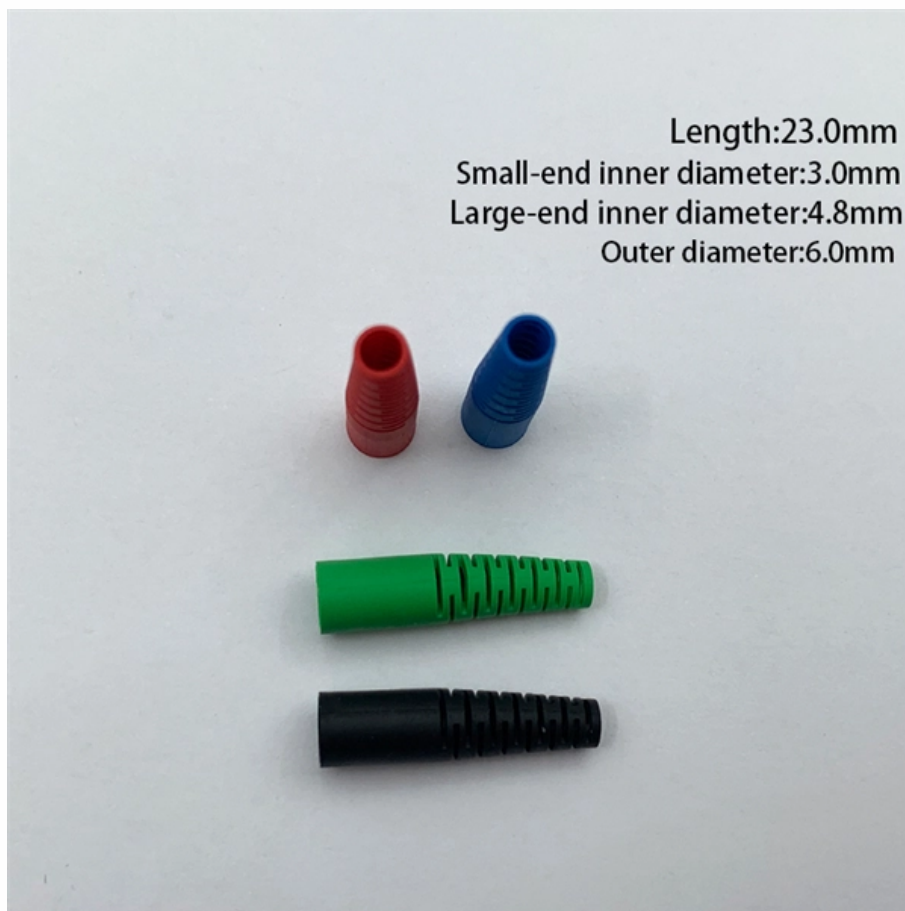

Sri Lanka EDFAQSFP28