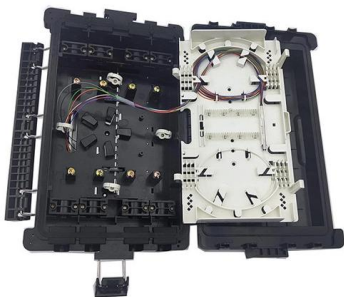

Everything You Need to Know About Cable Trays , Cable Trays

Discover the different types of cable trays, their many benefits when used in electrical wiring and network cabling, installation processes, and essential maintenance tips for keeping your

[Contact Us](#)

Wireways Selection Guide: Types, Features,

The high cost of manufacturing and installing wireways limits their use to small sections of cable management systems, while most systems primarily consist of

[Contact Us](#)

Trough Cable Tray

It can be used for laying fully enclosed cables. It is most suitable for laying control cables for computer cables, communication cables, thermocouple

[Contact Us](#)

Cable Tray Specifications and Compliance , PDF

It lists the project details and 14 specification requirements for the cable trays from the architectural specifications. For each requirement, it states the proposed

[Contact Us](#)