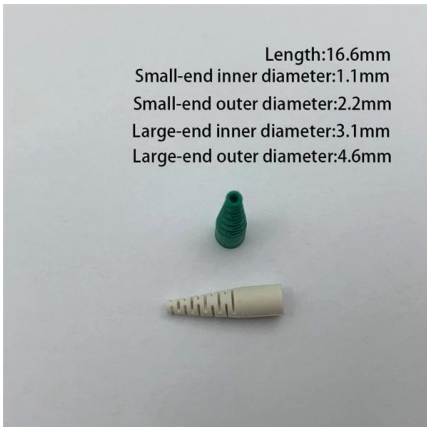

Trough Trays , Cable Tray and Reels , Wire and Cable Management

Cablofil steel trough trays provide the strength and security required when then need to limit cable access is of primary importance.

[Contact Us](#)