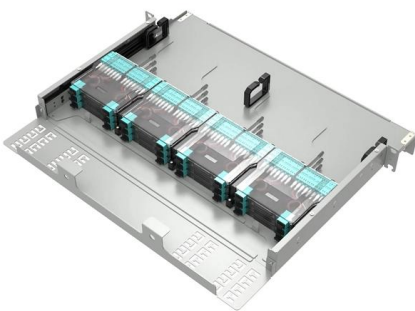

INFLX_117, 3 Pin,5 Pin 16 Amps Industrial Plug and

Buy Influxx INFLX_117, 3 Pin,5 Pin 16 Amps Industrial Plug and Socket, 63 Amps TPN With DB Distribution Board for Rs.3599 online. Influxx INFLX_117, 3 Pin,5

[Contact Us](#)

Portable Socket Distribution Box IP67 Industrial Socket

Portable Socket Distribution Box IP67 Industrial Socket Box Plastic Waterproof Junction Box Product overview Compliant with European/international standard

[Contact Us](#)

Contact Us

For datasheets, pricing, or custom fiber access solutions, please visit:
<https://www.frindel.es>