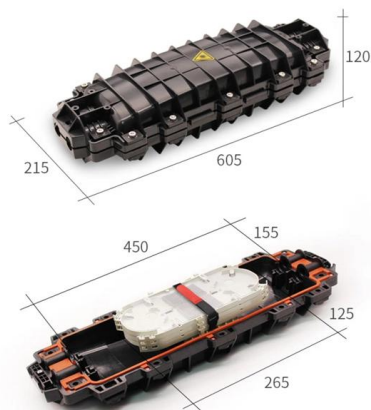

E-LINE E-BOX

The E-BOX SOCKET COMBINATION BOX series is designed for use in factories, construction sites, workshops, and work environments. It combines sockets and functions as an electrical installation

[Contact Us](#)