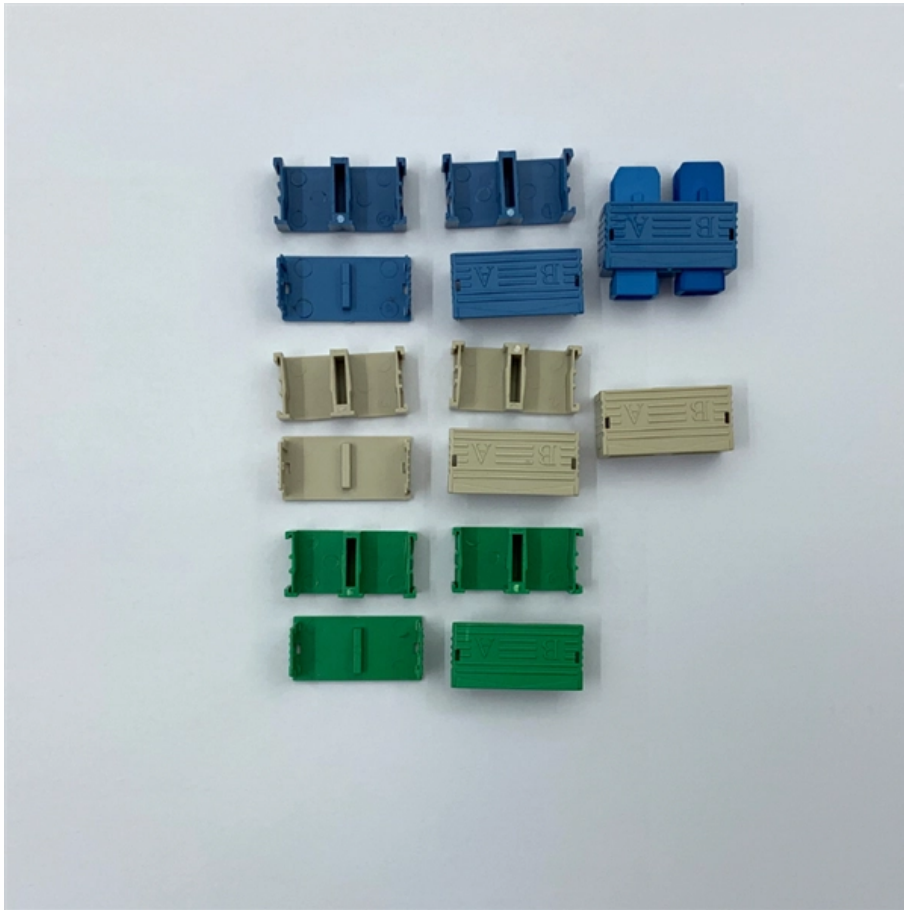

Specializing in Level 1 Explosion-proof Distribution Boxes

Specializing in Level 1 Explosion-proof Distribution Boxes

Explosion Proof Enclosures , Complete Hazardous Area

Learn everything about explosion proof enclosures for hazardous areas--design, certification, and industrial applications with ATEX, IECEx, and Class I Div

[Contact Us](#)

Explosion proof distribution box standards and installation issues

Explosion-proof distribution boxes are mainly used in coal mines, fire stations, petroleum, petrochemical installations and textile and other flammable and explosive places. These places are more prone to