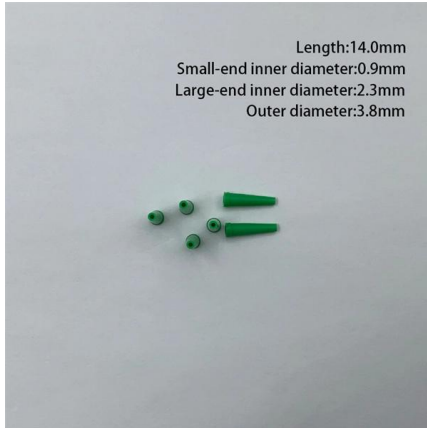

Southern Europe Galvanized Cable Tray Service Hotline

Southern Europe Galvanized Cable Tray Service Hotline

Cable Trays

Cable Trays Cable tray is a system used to safely carry and protect electrical cables along pathways planned specifically for building and facility installations.

Cable Tray

Systems lengths are produced as standard in a 3 metre format, manufactured from sheet steel into a channel section, to provide cable management in all

[Contact Us](#)

CABLE MANAGEMENT SYSTEMS

Our cable trays conforms to EN 61537:2007 (Cable Tray Systems & Cable Ladder Systems for Cable Management) and IEC 61537:2007 (Cable Tray Systems &