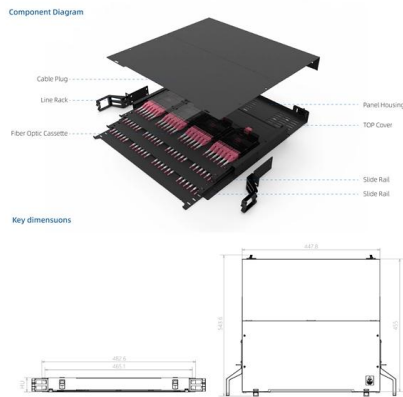

Galvanised Cable Trays

Galvanised Steel Metal Trays 300mm Samples are available, please contact us. Effective cable management is important on any electrical job, and we supply a range of cable tray products to keep

[Contact Us](#)

Cable Trays

Heavy duty cable trays and cable ladders are manufactured from pre-galvanized or hot-dipped galvanized sheet metal, designed to meet ideal environmental

[Contact Us](#)

Other Products // Tray and Support

Finishes include Deep Galvanised, Pre-Galvanised, Stainless Steel, Hot-Dip Galvanised, Epoxy Coated and Plastic Coated. Contact us for prices or for further information.

[Contact Us](#)