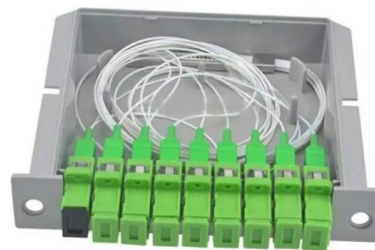

Switches

Pinnacle is South Africa's leading ICT distribution company. We offer a broad range of world-class technology products seamlessly delivered across an expansive footprint.

[Contact Us](#)