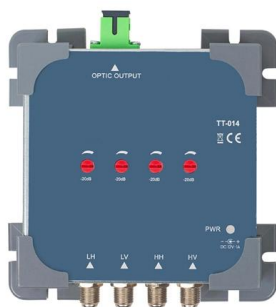

PoE Switches

Netshield Smart PoE Layer 2+ Routing 1GE Switch with 4xCombo 1G-SFP/RJ45 ports, 24 x10/100/1000Base-Tx PoE - IEEE 802.3af/at (15/30W) ports, Managed Fibre Switch and VAC: 90

[Contact Us](#)