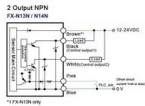

Contact Us

For datasheets, pricing, or custom fiber access solutions, please visit:
<https://www.frindel.es>