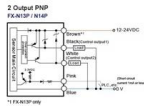

Contact Us

For datasheets, pricing, or custom fiber access solutions, please visit:
<https://www.frindel.es>