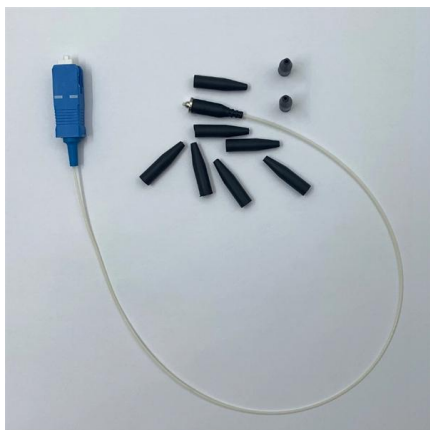

VERTIV VP8841 POWER DISTRIBUTION UNIT

View and Download Vertiv VP8841 manual online. INTELLIGENT RACK PDU. VP8841 power distribution unit pdf manual download. Also for: Vp8867, Vp8865,

[Contact Us](#)

Metered, Monitored, Switched, Smart: Comparing Types

Discover the key differences between metered, monitored, switched & smart PDUs. Find the best power distribution unit to boost efficiency & save costs!

[Contact Us](#)

iPower ACU , Intelligent PDU , Smart PDU

iPower ACU is the 3rd generation of iPower intelligent PDUs designed to aid Data Centre power management. It has an Advanced Control Unit powered by an

[Contact Us](#)