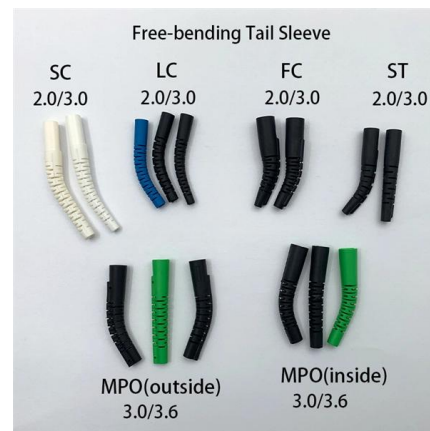

CUSTOM HOLE OPENERS

Ordering Information Please specify hole size to be drilled, connection (size, type, and location of pin box), nozzle sizes, and length of fishing neck. When ordering cutters please specify type. All have

[Contact Us](#)