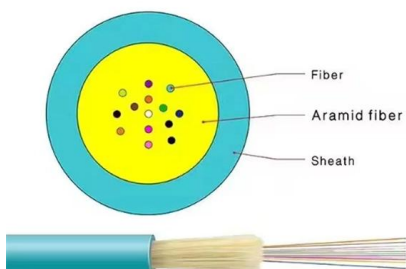

Single Mode Fiber Optic Patch Cables

Also available are single mode patch cables with AR-coated FC/PC or FC/APC connectors for improved fiber-to-free-space coupling, thermally-expanded-core

[Contact Us](#)