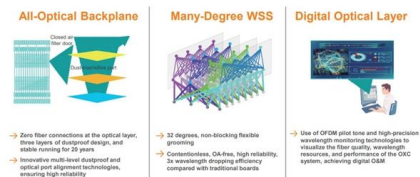

Smart Energy-Saving Aircon Singapore: 2025 Guide to Cut Bills