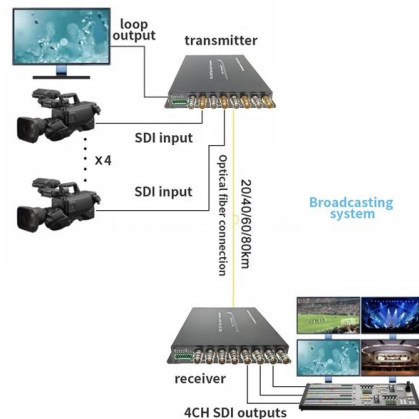

PDU Power Distribution Unit , Vallous International

Smart PDUs provide real-time power monitoring, automated load balancing, and predictive analytics to optimise power use. Businesses adopting IoT-enabled

[Contact Us](#)

Aten PE6216G 16-Port Intelligent Switched OU PDU

The PE6216 eco PDU offers remote power control combined with realtime power measurement - allowing you to control and monitor the power status of devices

[Contact Us](#)

Rack Power Distribution , Schneider Electric Singapore

Best in class intelligent rack power distribution (PDU) with up to 50% more power, twice as many outlets, and a 4-in-1 combination outlet design for fast, flexible deployment in modern data centers.