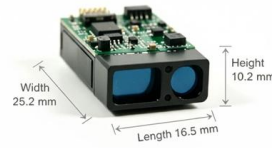

Singapore's Approach to Alternative Energy

Singapore's Approach to Alternative Energy
SINGAPORE'S APPROACH TO ALTERNATIVE ENERGY As a small, resource-constrained country, Singapore

[Contact Us](#)

PDU Power Distribution Unit , Vallous International

Smart PDUs provide real-time power monitoring, automated load balancing, and predictive analytics to optimise power use. Businesses adopting IoT-enabled

[Contact Us](#)