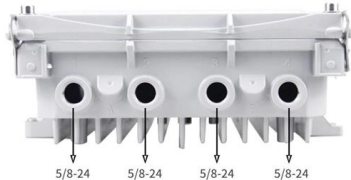

Singapore Cost AI Server SFP

Singapore Cloud Servers: Enterprise-Grade Solutions

Deploy Singapore cloud servers for unmatched speed, PDPA/GDPR compliance, and 99.99% uptime. SurferCloud delivers enterprise-grade solutions

[Contact Us](#)

Best Singapore VPS Hosting - Buy VPS Server Starting

Get a Reliable VPS in Singapore from is*hosting. Own Hardware with 99.9% Uptime Fast NVMe KVM 1Gbps Speed Unlimited Bandwidth Backups 24/7 Support.

[Contact Us](#)