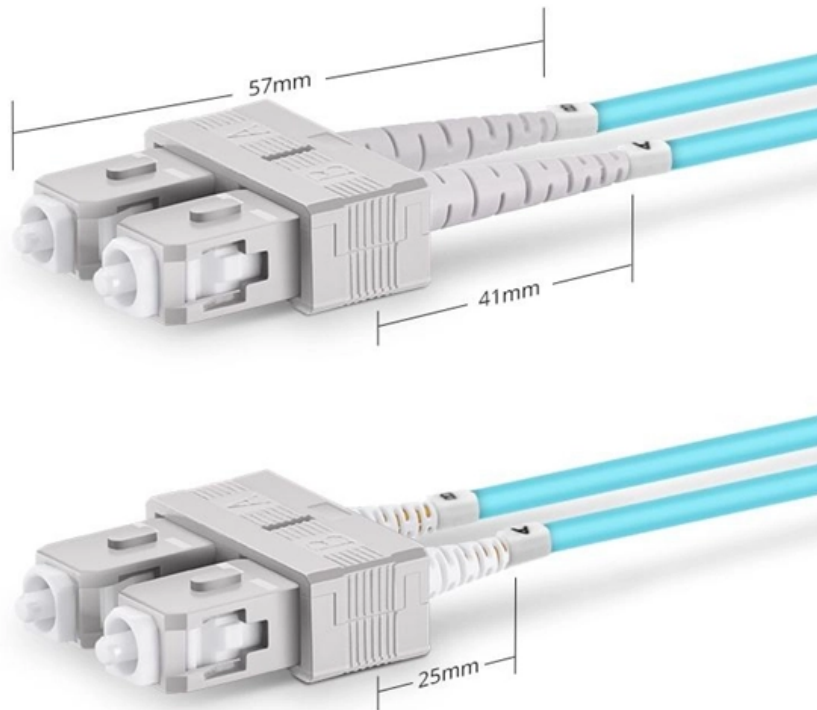

Singapore Cost AI Server SFP