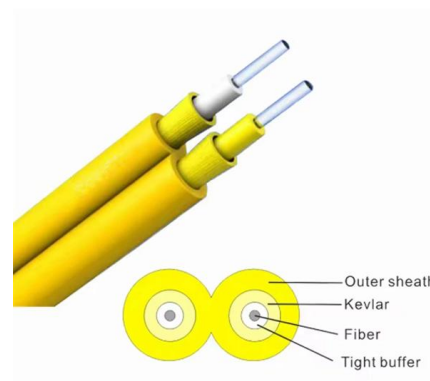

**50-piece Fiber Optic Connector Adapter
SC/UPC Single-Mode Flange**

50-piece Fiber Optic Connector Adapter SC/UPC Single-Mode Flange simplex Coupler (SC 50PCS) : Amazon.ca: Industrial & Scientific Fields with an asterisk * are

[Contact Us](#)

Fiber Optic Adapters Simplex SC Adapters