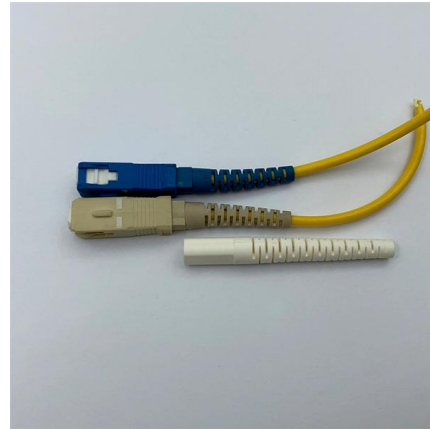

Characteristics

There are flanged and flangless versions available with many colours options .Adapters meet the international standards IEC 61754-4 / TIA 604-3 and are naturally RoHS/REACH compliant.SC

[Contact Us](#)

Fiber Optic Connectors & Ceramic Ferrules , SC, LC, FC, ST, MPO

High-precision Fiber Optic Connectors and Zirconia Ceramic Ferrules for superior network termination. Shop widely used types (SC, LC, FC, ST) and termination kits suitable for Single-mode and Multi

[Contact Us](#)