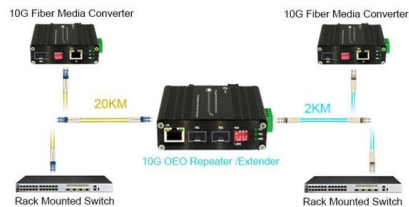

Contact Us

For datasheets, pricing, or custom fiber access solutions, please visit:
<https://www.frindel.es>