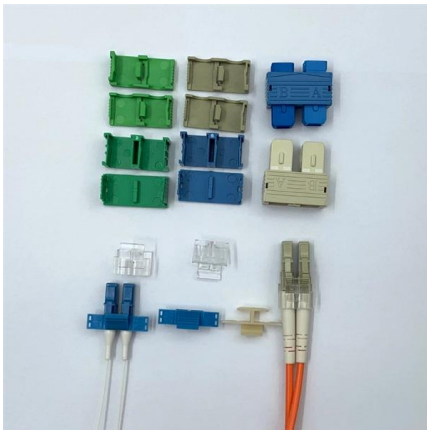

In addition to providing ease of access to cables post-installation, J-Hooks provide installers with the flexibility to route through tight spaces on site. Our pre

[Contact Us](#)

Cable Tray Dimensions Guide: Standard Sizes, Tray

Explore standard sizes by tray type, understand width and depth limits, and see how to calculate and choose compliant cable tray sizes for real projects.

[Contact Us](#)

Types of Cable Trays: Benefits and Uses

Different types of cable trays offer key benefits, optimizing cable management and enhancing efficiency in electrical systems.

[Contact Us](#)