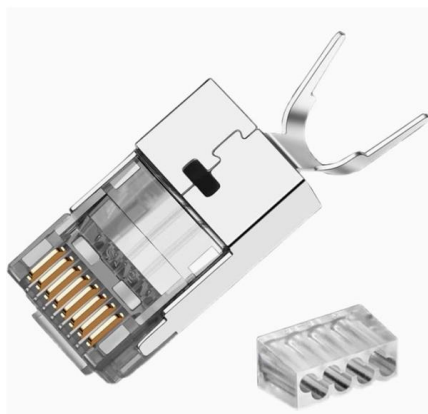

Sf fiber optic terminal box

Sf fiber optic terminal box

DATA ADJUSTABLE, EASY TO USE

SET INCREASE DECREASE POWER SWITCH

HTB8054 12-Core Indoor Fiber Optic Terminal Box - for

HOLIGHT HTB8054 fiber terminal box supports 12 cores indoor FTTH distribution with SC adapters. Compact, durable design for easy cable

[Contact Us](#)

24 Port Outdoor Fiber Optic Distribution Box , AZE

AZE's Outdoor Fiber Optic Distribution Box is applicable in FTTH project and suitable for building's outer walls application; They can distribute cables after installing

[Contact Us](#)

Optical Termination Box , FTTH Terminal Box

Fiber Terminal Box Fiber Terminal Box (FTB) generally refers to the box shape fiber optic management products used to protect and distribute the optical fiber links in

[Contact Us](#)

Desktop Fiber Optic Terminal Box , 1/2 SC Port FTTH

The Desktop Fiber Optic Terminal Box is a compact and reliable solution designed for fiber termination and distribution in desk-side or indoor working environments.