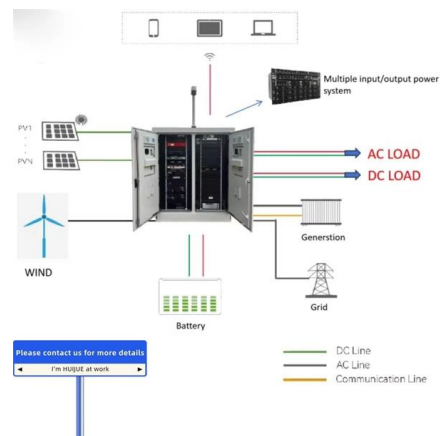

Desktop Fiber Optic Terminal Box , 1/2 SC Port FTTH

The Desktop Fiber Optic Terminal Box is a compact and reliable solution designed for fiber termination and distribution in desk-side or indoor working environments.

[Contact Us](#)

Fiber Optic Terminal Box 6 Ports