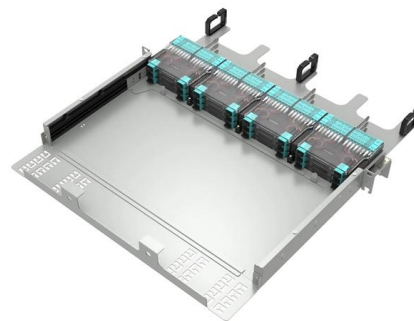

CABLE TRAY, CABLE LADDER, CABLE TRUNKING CATALOGUE

Fitting and accessories. with the same or different width of the cable run. All fittings are available in sizes and types corresponding to the straight cable tray sections. These fittings are including: elbow,

[Contact Us](#)

Why Ladder-Type Cable Trays Are Essential for Modern

Ladder-type cable trays are among these critical elements, enabling the reliable and well-organized distribution of electrical cables. This article explores the essential

[Contact Us](#)

Cable Trays: How to Choose the Right Type for Your

Conclusion Cable trays are an essential component of any cable management system, providing support, protection, and organization for cables.