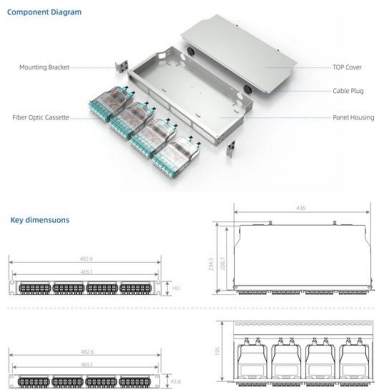

TECNO series

Find out all of the information about the IDE ELECTRIC, S.L. product: wall-mounted terminal box TECNO series. Contact a supplier or the parent company directly to

[Contact Us](#)

Protection provided for enclosed equipment: codes IP and IK

IP and IK code specifications for distribution switchboards The degrees of protection IP and IK of an enclosure must be specified as a function of the different external influences defined by

[Contact Us](#)

Understanding Distribution Boxes: A Comprehensive Guide

A distribution box, also known as a power distribution box or electrical distribution box, is used to distribute electrical power safely to multiple

[Contact Us](#)