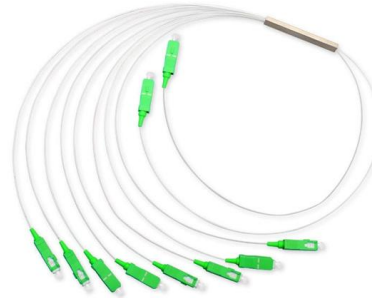

EKDB10 IP65 Waterproof Distribution Box , Industrial

Featuring IP65 ingress protection, IK09 impact resistance, and a durable ABS/PC construction, this series provides a dependable enclosure solution for residential,

[Contact Us](#)

Plastic distribution cabinet, HxWxD=500x400x175mm,

Details Home > Distribution boxes > Plastic distribution box > Plastic distribution box > Plastic distribution cabinet

[Contact Us](#)