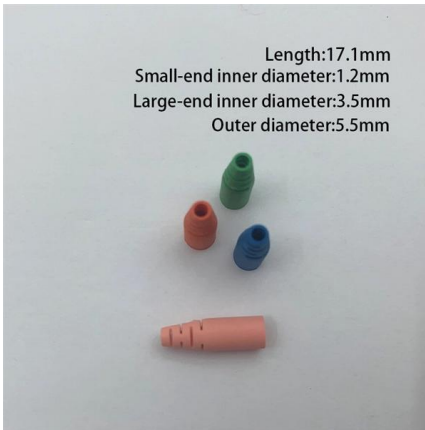

[Contact Us](#)

The Essential Role of Switchboards in Electrical Systems

Modern commercial and residential buildings depend on complex electrical systems to power all devices and appliances. At the heart of these vital

[Contact Us](#)

San Marino Switchgear and switchboard apparatus Market (2025)

6Wresearch actively monitors the San Marino Switchgear and switchboard apparatus Market and publishes its comprehensive annual report, highlighting emerging trends, growth drivers, revenue

[Contact Us](#)