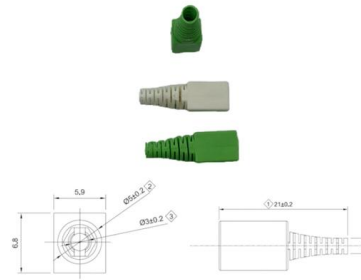

America Box Solutions :: About Us Samoa

About Us Welcome to America Box Solutions, a trusted supplier of shipping containers across the United States. We specialize in offering a complete range of containers, from compact 20ft units to

[Contact Us](#)

Wholesale Steel from Supplier , Samoa

We are a Steel supplier in the Samoa, providing a variety of Steel, if you are interested in the wholesale price of Steel in the Samoa, please contact us.

[Contact Us](#)