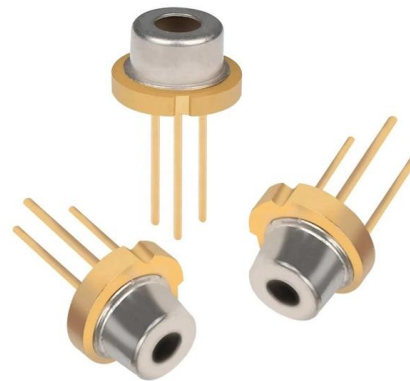

Warehouse, Packaging and Distribution Companies in Samoa

Search the Freightnet Directory for Warehouse, Packaging and Distribution Companies in Samoa who can help with your freight shipping requirements. Find Warehouse, Packaging and Distribution

[Contact Us](#)