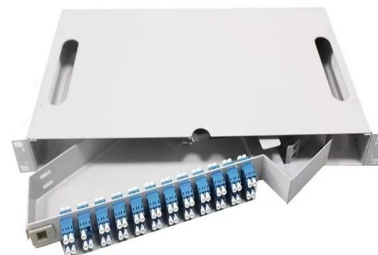

Samoa Metal Boxes Suppliers and Manufacturers

Find Samoa Metal Boxes Suppliers. Request for quotations and connect with Samoa Metal Boxes manufacturers. Page - 1

[Contact Us](#)