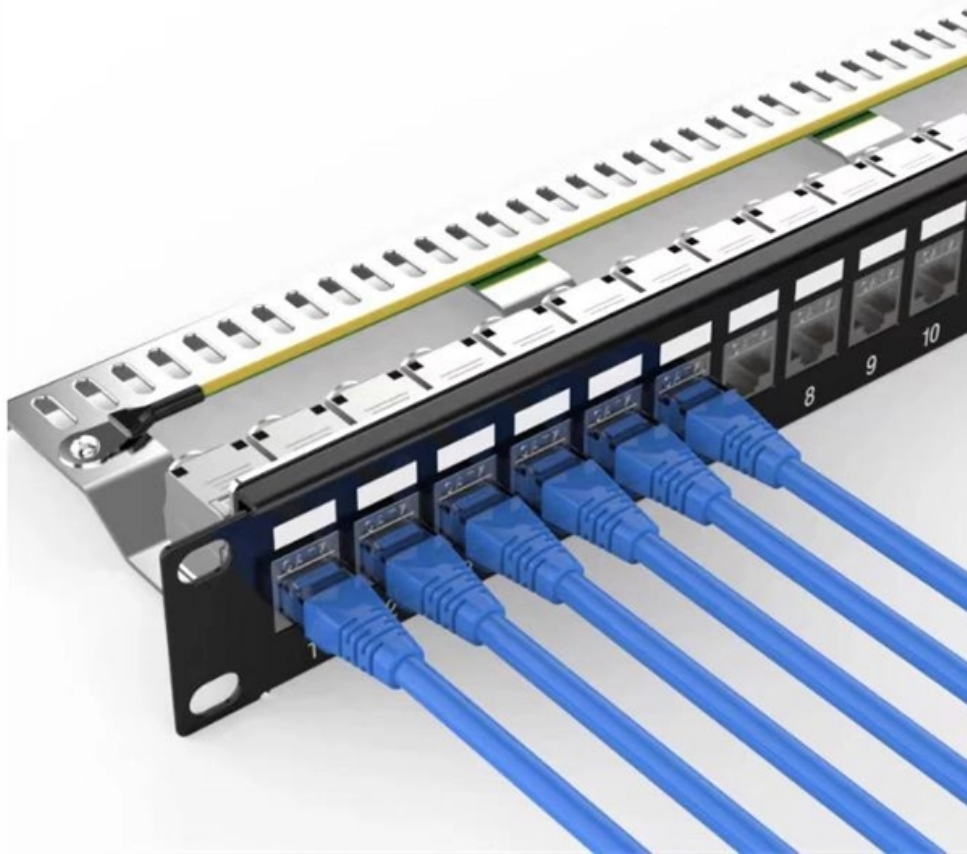

Samoa Stainless Steel Distribution Box Production

Samoa Stainless Steel Distribution Box Production

SPBS Stainless Steel Wall Mounting Distribution Box

Share to: FEATURES OF PRODUCT The middle door is fixed inside the box and can be customized to meet various needs. The outer door can be customized

[Contact Us](#)

stainless steel distribution board

Product Details The stainless steel enclosure box is a wall-mounting distribution board. The panel board is designed and assembled to achieve multiple control

[Contact Us](#)

Top 10 Production Assembly Line Suppliers in Samoa_szsunqit

Stainless Steel Samoa, based in Salelologa, specializes in stainless steel pipe series, roller tracks, and joints that can withstand harsh conditions. Their stainless steel swivel roller balls (1 inch) are a

[Contact Us](#)

Samoa ZBW Type Prefabricated Substation-

Dongfeng-covering

The base frame of the prefabricated substation is welded from channel steel, providing high strength and rigidity. The enclosure uses new composite materials with strong radiation resistance, reducing solar