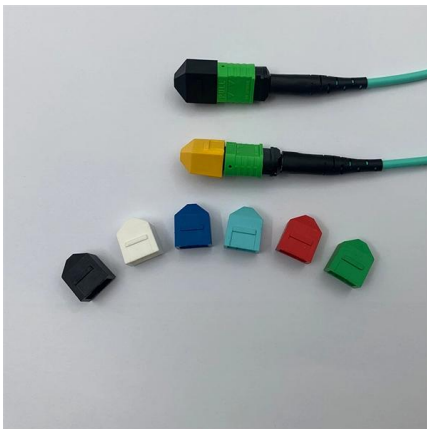

SC24 Core Fiber Optic Reel Price

Unraveling the World of Fiber Optic Cable Reels: A High

What is a Fiber Optic Cable Reel? Fiber optic cable reels are manufactured to protect the fiber strands from damage. Any type of damage

[Contact Us](#)

Fiber Optic Cable Reels

Fiber Optic Cable Reels Our selection of Fiber Optic Cable Reels features only the best products available on the market that exemplify the characteristics necessary to enhance the installation

[Contact Us](#)

Networking, ICT and Telecommunication Distributor , Scoop

Hier sollte eine Beschreibung angezeigt werden, diese Seite lässt dies jedoch nicht zu.

[Contact Us](#)

24 core SC24 Type Fiber Terminal Box As distribution box

This price is for FS/JJ-SC24-24C optical fiber terminal box, not including the adapters and pigtails. If you need them be installed, please contact us for details at sales@fiberinthebox , we can make it for