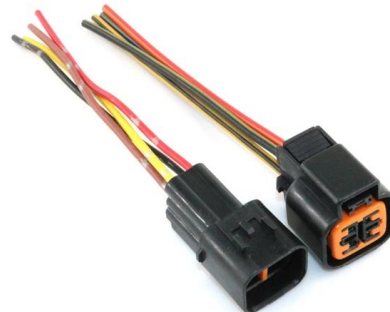

24-Strand Fiber

24-Strand with Furcation Tubing OM4 Multimode 50/125 10/40/100 Gig Laser Optimized Fiber Distribution Cable; Choose Connectors, Jacket Type, and Optional Pulling Eye.

[Contact Us](#)