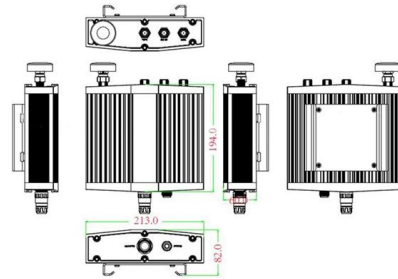

[Contact Us](#)

cable tray system

A cable tray system is an assembly of metallic cable tray sections and accessories, that forms a rigid structural system to support cables.

[Contact Us](#)

Cable Tray

UMI horizontal flat elbow in the context of a cable tray refers to a component used in cable management systems to change the direction of cables horizontally while

[Contact Us](#)

6" Steel Radius Corner Tray Connector White PWBIB6WH

Unlike a sharp, 90-degree angle, a radius corner has a gentler curve, which is much safer for cables. This curved design ensures that cables maintain their integrity and performance over time, especially

[Contact Us](#)

Mechanical drawing

Cable Trays , McMaster-Carr

Choose from our selection of cable trays, including over 850 products in a wide range of styles and sizes. Same and Next Day Delivery.

[Contact Us](#)