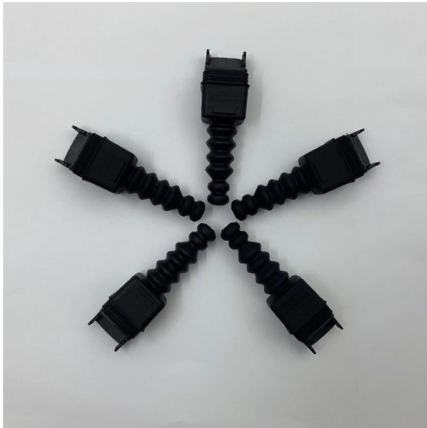

CABLE TRAY, CABLE LADDER, CABLE TRUNKING CATALOGUE

Cable Trunking. Straight sections of solid bottom cable trays constructed from single sheet of metal, providing excellent protection from external damage, they are used primarily for instrumental control,

[Contact Us](#)

Steel Cable Tray , Strong And Reliable Cable

Built from high-quality materials, these trays provide excellent support and organisation for cables, ensuring safety and efficiency in any setup. Available in

[Contact Us](#)

Contact Us

For datasheets, pricing, or custom fiber access solutions, please visit:
<https://www.frindel.es>