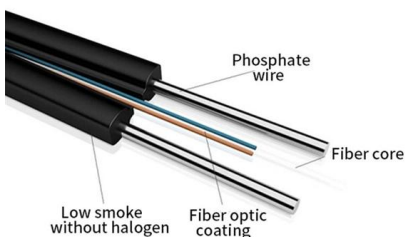

Rounded Corner Metal Cable Tray Elbow

SUPPORTS DIN RAIL INSTALLATION

Rounded Corner Metal Cable Tray Elbow

Elbow for electrical supply cables , wire channels , trays , metal

Metal elbows for cable trays are specialized components designed for electrical installations, allowing for efficient and safe routing of cable pathways at corners.

[Contact Us](#)

45° Horizontal Elbow , Cable Tray Systems , PUPCO

The 45° Horizontal Elbow boasts a horizontal bend that grants the flexibility for a 45° cable tray to navigate left or right. Moreover, this design ensures a secure cable

[Contact Us](#)

Horizontal Elbow 90 Degrees

horizontal elbow 90 degrees is a product of bestray It belongs to the cable tray product line We are committed to the quality of our products when

[Contact Us](#)

Precision Cable Tray Elbows are engineered to provide smooth directional transitions for cable systems. These elbows maintain structural support, reduce stress on cables, and enable efficient routing in