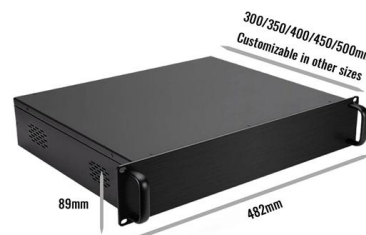

Remote Power Supply Inverter

Best Inverter With Remote Switch for Reliable Off-Grid Power

Key considerations when choosing an inverter with a remote switch include power needs, transfer capabilities, and compatibility with your existing battery system.

[Contact Us](#)

Best Inverters With Remote Switches for Convenient Power Control

Choosing the best inverter with remote switch enhances the convenience and safety of managing your power devices remotely. These devices allow you to turn your inverter on or off from

[Contact Us](#)

5-INCH COLOR TOUCHSCREEN

Hybrid Inverter Supplier , Off Grid Hybrid Solar Inverters

Luxpowertek is an experienced supplier of hybrid solar inverters. Over 10 years of experience, competitive prices and technical advice.

[Contact Us](#)

Best Power Inverter Remote Switches for Easy Control and Convenience

Power inverter remote switches provide a convenient way to control your inverter from a distance, improving user experience and safety. This article reviews the best power inverter remote