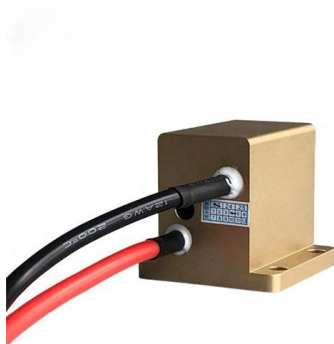

The box contains interchangeable faceplates for easy installation of various types of optical adapters. Inside the case there are holders for sleeves, cable taps and

[Contact Us](#)

Wall Boxes

CommScope offers a complete line of easy-to-use access terminals, copper and fiber splice closures, patch closures and accessories to speed deployment.

[Contact Us](#)

Rectangular Electrical Boxes for Wiring and Junction Needs

Rectangular electrical boxes are essential components for safely housing wiring connections, switches, and outlets. Whether you're managing new construction projects or upgrading existing systems, our

[Contact Us](#)

OptiReel(TM)

OptiReel cable box saves installers time. OptiReel is a self-contained payout box to facilitate storage, handling and pulling of cables. The packaging greatly reduces

[Contact Us](#)