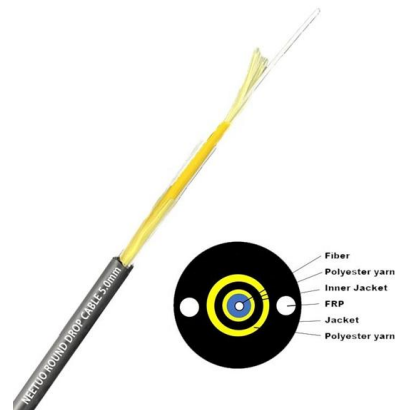

What Is an Optical Junction Box and Its Benefits?

Conclusion Understanding the role and benefits of an optical junction box is fundamental for anyone looking to set up or enhance a fiber optic network. Following the steps outlined above will

[Contact Us](#)