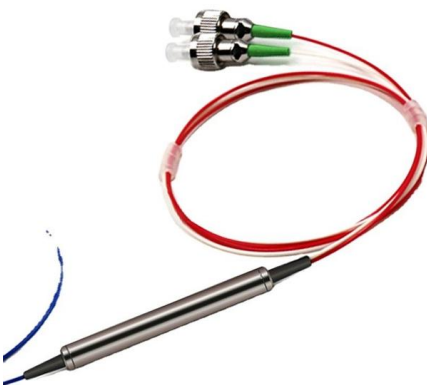

Quotation for Patchless Fiber Optic Cable Junction Box

Quotation for Patchless Fiber Optic Cable Junction Box

INTOS ELECTRONIC AG -FTTH junction boxes

The InLine® FTTH empty box is a space-saving and robust surface-mounted solution for professional fiber optic installations in home networks, office buildings and other demanding environments.

[Contact Us](#)

12 Port Fiber Access Terminal Box with 2 Cable Inlet For

Discover a wide range of high-quality Fiber Optic Products, including termination

[Contact Us](#)

Junction box, Terminal box

Junction boxes are used in industry to join electric cables together while enclosing the connection point. They are usually wall-mounted and protect the electrical

[Contact Us](#)

24 Core Fiber Optic Termination Box/ Junction Box

Product Description FTKS-1805-16F 24 core Fiber Optic Termination Box/ Junction box 1.Product Description This box is used as a termination point for the feeder