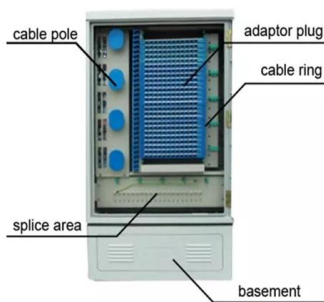

fiber optic junction box Price

Comparing fiber optic junction box prices. You can easily wholesale quality fiber optic junction box at wholesale prices on Made-in-China .

[Contact Us](#)