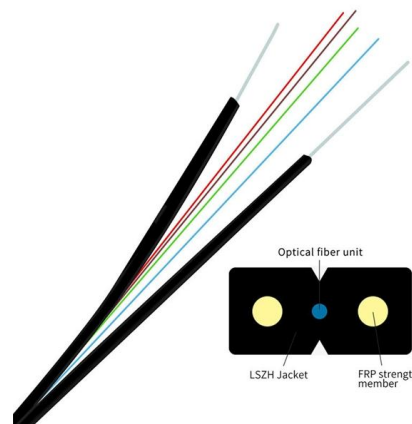

QuickConnect Basket Tray

Cable Basket Tray - 30 x 60mm Supplied in 3m lengths Unique coupler-free system Connect without additional tools Certified to BS 61537/UL Classified See more

[Contact Us](#)

Cable Trays , Cable Trays and Accessories , YESSS Electrical

Many feature quick-connect and disconnect systems and adjustable fittings for quick repairs and adjustments. It is also important to consider whether your cable trays will be subject to heat or

[Contact Us](#)

An Extensive Library of Self-Developed Products

Cable Tray Technical Guide A practical guide to product selection and

Cable Tray Technical Guide A practical guide to product selection and installation This guide for engineers and installers has been developed by ABB as a practical reference regarding cable tray

[Contact Us](#)