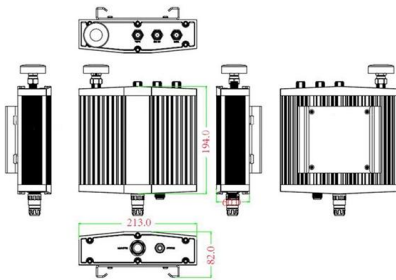

Mechanical drawing

Customs Clearance

The customs valuation is based on CIF (Cost, Insurance and Freight) which means that the amount used to assess customs duty is the sum of cost of goods,

[Contact Us](#)

Qatar

Includes information on average tariff rates and types that U.S. firms should be aware of when exporting to the market.

[Contact Us](#)