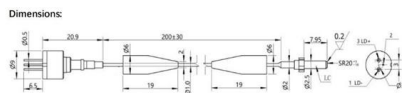

Crouse-Hinds series C30 and C31 duct outlet boxes are installed in electrical systems in hazardous areas to protect against external explosion in the presence of acetylene, hydrogen and other

[Contact Us](#)