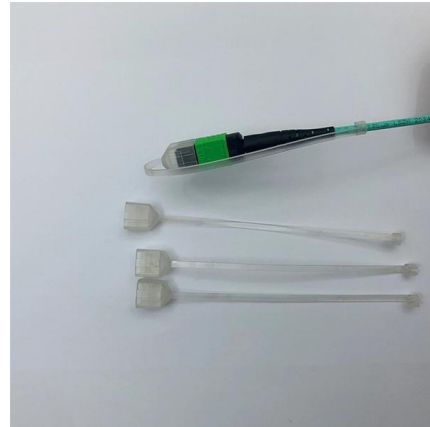

WaterProof Connectors & Junction boxes

Cables (8) Electrical Tools (7) EMT, GI Conduit & Accessories (14) LED Drivers & lighting control (72) LED Strip Light & Connectors (9) Other (44) Test & Measure Equipments (12) WaterProof

[Contact Us](#)

ABS junction box 300 x 230 x 130

ABS junction box 300 x 230 x 130 cover can be transparent, available in other sizes and arrangement to be IP67

[Contact Us](#)