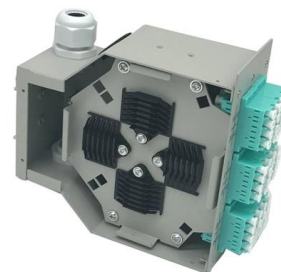

Underground Fiber Cable Fault Locator , Kingfisher

Cold Clamp precision long distance underground fiber optic cable fault locator Pinpoint long distance cable faults to [Contact Us](#)