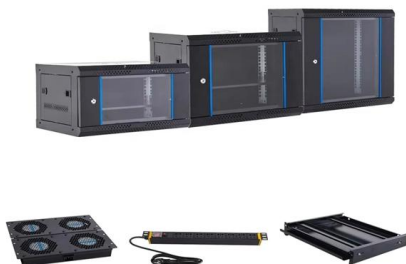

OYI INTERNATIONAL LTD

Oyi international., Ltd. is a dynamic and innovative fibre optic cable company based in Shenzhen, China. Since its inception in 2006, OYI has been dedicated to

[Contact Us](#)