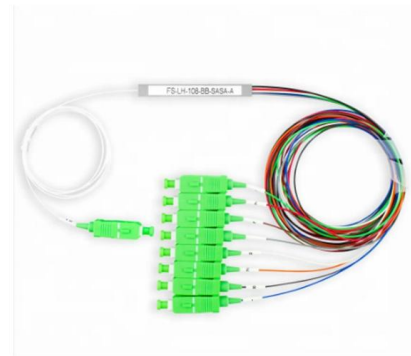

_Zhantong

We fully utilize the advantages of local mold supporting industry chain and plastic particle product chain to create our own manufacturing advantages. [View More.](#)

[Contact Us](#)

**Custom Cable Assembly Manufacturing ,
Fibertronics, Inc.**

One-Click(TM) Fiber Optic Cleaner for LC and MU Connectors - 1.25mm
One-Click(TM) Fiber Optic Cleaner for LC and MU Connectors - 1.25mm - Single-Push, 1000+

[Contact Us](#)

Contact Us

For datasheets, pricing, or custom fiber access solutions, please visit:
<https://www.frindel.es>