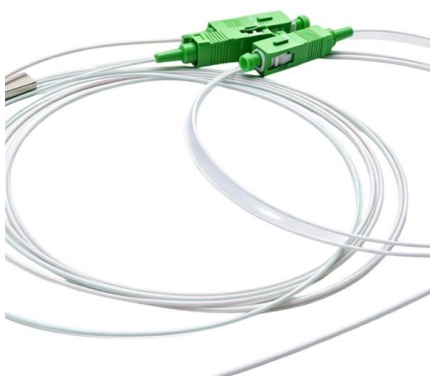

Basic introduction of optical cable splice box

The types of optical cable splice boxes can be divided into cap-type optical cable joint boxes and horizontal optical cable joint boxes according to the shape and structure. According to the

[Contact Us](#)

Amazon : Fiber Termination Box

Fiber Optic Wall Mount Box with LC Couplers for Single Mode & Multimode Fiber Optic Cable. , Fiber Box Enclosure for MPOE's, Network Rooms, and IDF Rooms. (LC 6 Strand OS1/OS2)

[Contact Us](#)