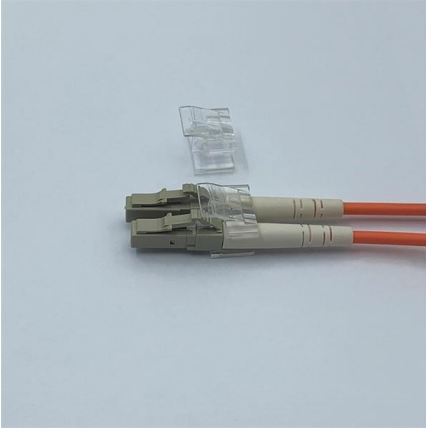

Production of Horizontal Optical Cable Splice Boxes

Production of Horizontal Optical Cable Splice Boxes

Fiber Optic Splice Closure, Electrical Cable Junction

Fiber optical splice closure is widely used in communication, network systems, CATV cable TV, optical cable network systems, and so on. It is used for protective