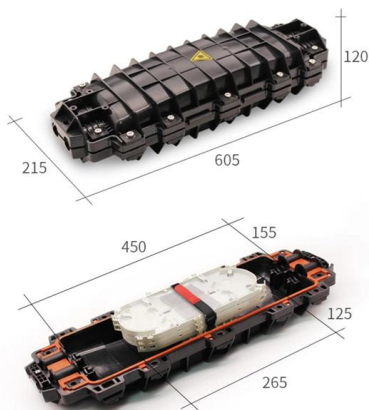

Recycling aluminium for sustainable development: A review of

o The proposed manufacturing technologies provide a sustainable and ecologically friendly alternative to aluminium recycling. They allow for the reuse of aluminium materials without the

[Contact Us](#)