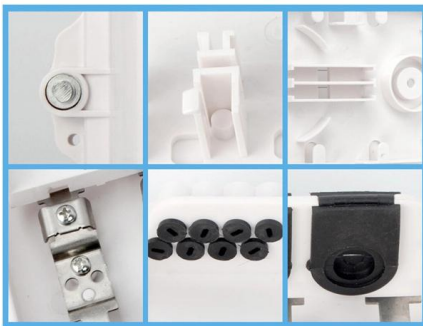

- IP68 FTTX Termination Box

FCST022113 fiber access terminal closure, IP68 rated, PP+GF material. Supports 24 splice capacity, 4 core branch (SC), gel sealing, wall or pole mount. Ideal for FTTX network termination. Get factory

[Contact Us](#)

The Types of fiber Optical Terminal Boxes and How to

How to choose suitable fiber Optical Terminal Boxes? Choosing the right type of fiber Optical Terminal Box depends on several factors, including the

[Contact Us](#)

Durable FTTH Terminal Box , Fiber Termination

Explore reliable FTTH terminal boxes for secure fiber termination and distribution. Wall-mounted design, robust build, for home and industrial optical networks.

[Contact Us](#)