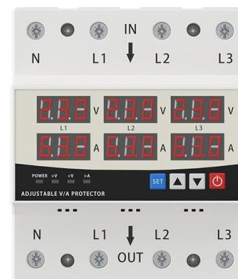

LED DISPLAY PANEL

CURRENT STATUS CLEARLY VISIBLE

IT CAN CLEARLY SHOW THE CURRENT STATUS AND VOLTAGE STATUS, WITH EFFICIENT OPERATION AND RAPID RESPONSE.

FTTH Indoor 4 Core Fiber Termination Box , Advanced