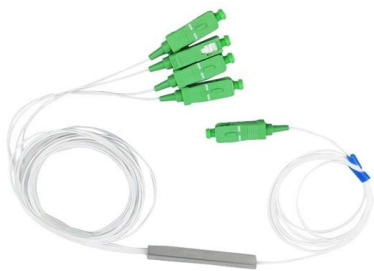

LED DISPLAY PANEL

CURRENT STATUS CLEARLY VISIBLE

IT CAN CLEARLY SHOW THE CURRENT STATUS AND VOLTAGE STATUS, WITH EFFICIENT OPERATION AND RAPID RESPONSE.

FTTH Indoor 4 Core Fiber Termination Box , Advanced

The 4-core fiber termination box provides a stable, protective joint between optical cable and distribution pigtails at the end of fiber cables. It is typically used in

[Contact Us](#)

4 Port Wall Mounted Indoor Fiber Optic Distribution Box

This 4 port Indoor / Outdoor Wall Mounted Termination FTTH Optical Fiber Distribution Box Enclosure is used for splicing and termination between indoor

[Contact Us](#)

Fiber Optic Distribution Box

Fiber Optic Distribution Box - Fiber Optical Terminal Box 12 Core FTTH Fiber Optic Distribution Enclosure IP65 : Buy Online at Best Price in KSA - Souq is now

[Contact Us](#)

Fiber Distribution Box 4 Cores IP-55 SC Connector PLC

Fiber Distribution box contains the shell, the internals (supporting frame, set fiber disc, fixing device) and optical fiber joint protective element. Prominent