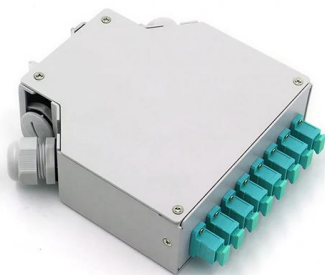

CABLE MANAGEMENT IN DATA CENTERS

In our experience, there are recurring concerns when selecting cable management products to be used within the white space area of a data center, these include the potential formation of zinc whiskers or

[Contact Us](#)

Amazon : Electro Zinc Plated Wire Mesh Cable Tray, Silver Steel,

The electro zinc plated silver finish provides industry-leading outdoor corrosion resistance and makes the cable tray suitable for schools, data centers, factories, assembly plants, and more.

[Contact Us](#)

Cable Tray & Accessories

Cable Tray Washer Kit, Steel (50 Pack) Cable Tray Splicer, Washer Kit, Material: Carbon Steel, Finish: Electroplated Zinc, Package of 50

[Contact Us](#)