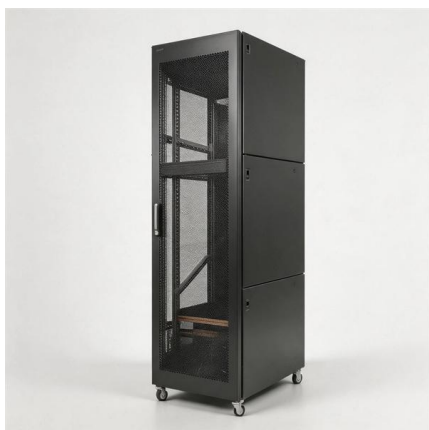

NavePoint Wire Mesh Cable Tray, Electro Zinc Plated,

The electro zinc-plated finish protects the wire mesh cable tray from weather and chemical-related corrosion, making them suitable for use in almost

[Contact Us](#)