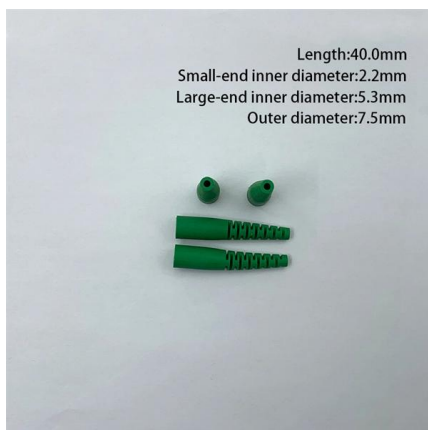

[Contact Us](#)

Length:40.0mm
Small-end inner diameter:2.2mm
Large-end inner diameter:5.3mm
Outer diameter:7.5mm

Programming your own radio for Walmart: a how-to

Programming your own radio for Walmart: a how-to So I thought I'd make a big how-to for this, considering the problem I kept running into finding old posts on the matter is that all the