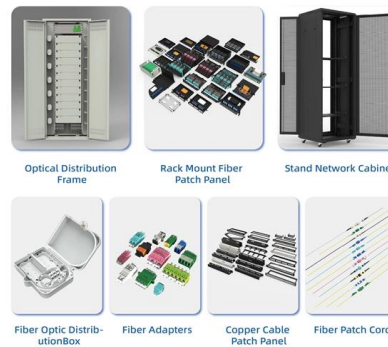

An Extensive Library of Self-Developed Products

30 Dollars an Hour is How Much a Year?

$30 an hour at 40 hours a week is $62,400 per year before taxes. Your take-home pay depends on your filing status, state, pre-tax benefits (health insurance, 401 (k)), and whether you are an employee or a

[Contact Us](#)