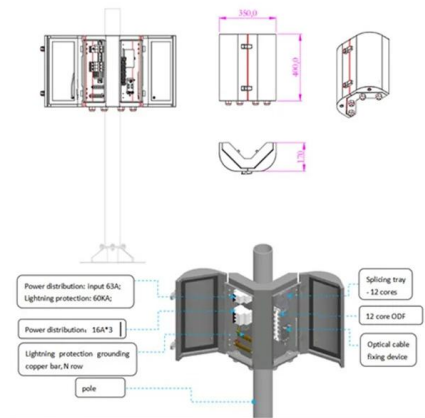

[Contact Us](#)

Canal Evasive Angles

Disfruta Evasive Angles vídeos porno gratis. Mira vídeos & tráileres de sexo Evasive Angles en alta calidad HD.

[Contact Us](#)

Michael T. Klare , GBH

Professor Klare has written widely on US defense policy, the arms trade, and world security affairs. He is the author of numerous books. Professor Klare is also the defense correspondent of The Nation, and