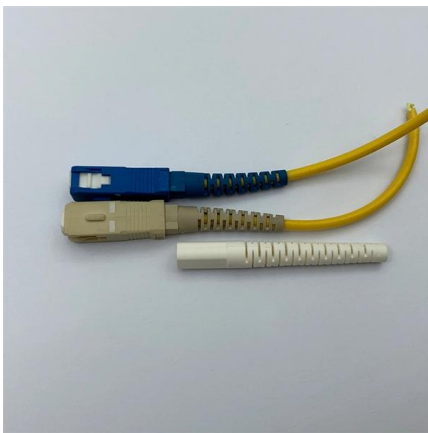

Cable Trays

Cable Trays Cable tray is a system used to safely carry and protect electrical cables along pathways planned specifically for building and facility installations.

[Contact Us](#)

Ducts, Cable Trays & Trunking

Distrelec Sweden stocks a wide range of Ducts, Cable Trays & Trunking. Next Day Delivery Available, Friendly Expert Advice & Over 180,000 products in stock.

[Contact Us](#)

Our Range of Cable Trays and Accessories , Nordic Wire Tray

Our standard range usually covers most needs and is sufficient for a complete installation. The standard range is always available in stock, in several different materials and surface treatments, which means

[Contact Us](#)