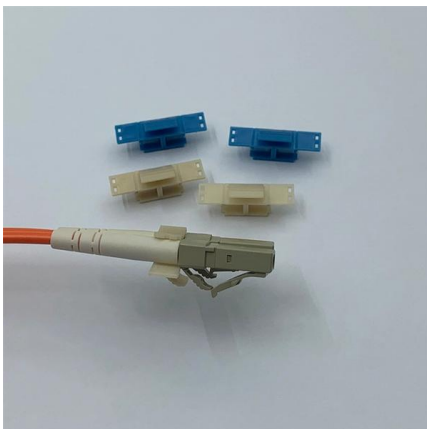

10Pcs 6x30mm T10AL250V 10A 250V Slow-Blow Fuse Glass Tube Fuse

Shop 10pcs 6x30mm T10al250v 10a 250v Slow Blow Fuse Glass Tube at best prices at Desertcart KUWAIT. FREE Delivery Across KUWAIT. EASY Returns & Exchange.

[Contact Us](#)

Cartridge, Ceramic Fuses , Circuit Protection , DigiKey

Physical format (fit in fuse block) Ambient temperature derating (high under-hood temps reduce effective capacity) Load behavior (steady vs inrush-heavy circuits)

[Contact Us](#)