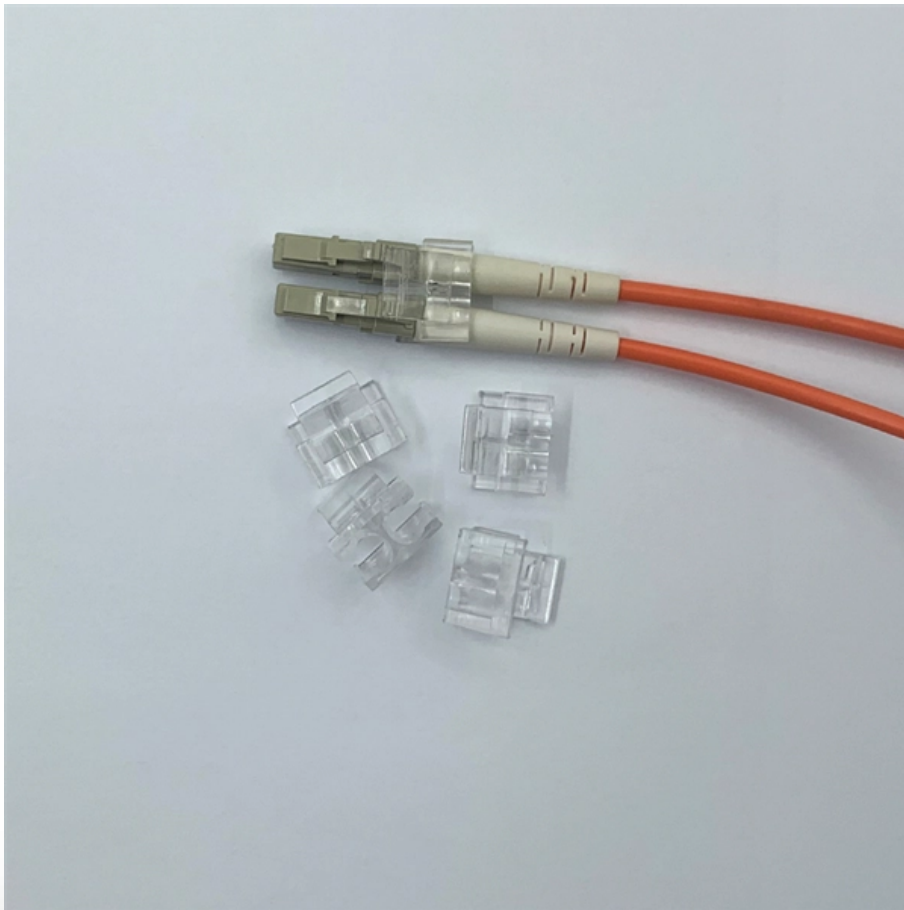

Price of Low-Temperature Resistant Ceramic Fuse for Kuwait Mining