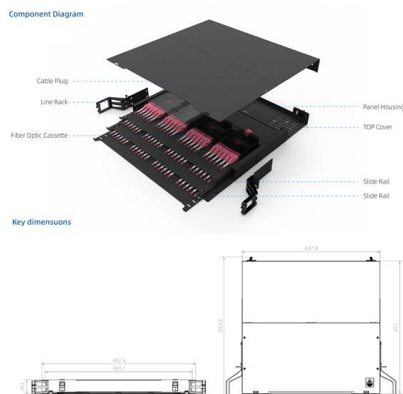

Surface mounted distribution box, IP 65 - Distribution box

Surface mounted distribution box, IP 65 Grid List Sorting (Basic) 50 results / page

[Contact Us](#)