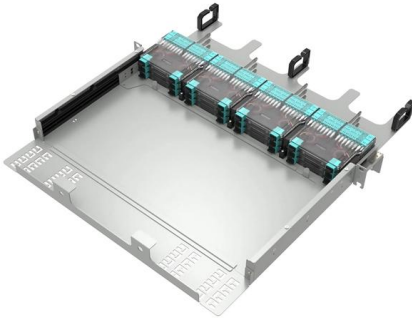

Price of Commercial Distribution Box Exterior Door

Price of Commercial Distribution Box Exterior Door

12 Way SPN MCB Distribution Board, Double Door

12 Way SPN MCB Distribution Board, Double Door Miniature Circuit Box, Heavy Duty, Electrical Accessories for Domestic and Commercial Use

[Contact Us](#)

Electrical Enclosures , EXM Manufacturing

Quote stock splitters in seconds and simply select amperage, NEMA rating, and lug layout. Or tailor the design, save it as your own standard, and reorder instantly

Power Distribution Board- GM Modular A distribution board is also known as db board or main distribution board is part of an electricity supply system that divides power into smaller circuits. It has

[Contact Us](#)