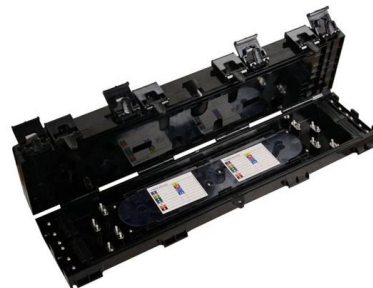

Built In Gas Domestic Meter Housing Box

This product is equipped with a built-in meter bracket and a key-operated locking system to ensure secure placement and protection of the gas meter. The box

[Contact Us](#)