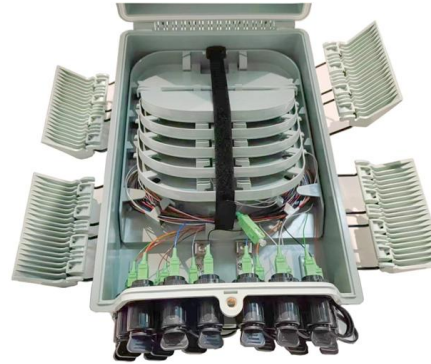

## PROFIBUS and Modbus TCP/IP communication adapter modules

Communication adapter modules provide enhanced capabilities for PXR electronic trip units. Designed for use with Series NRXE NF- and RF- frame power air circuit breakers and Power DefenseE molded