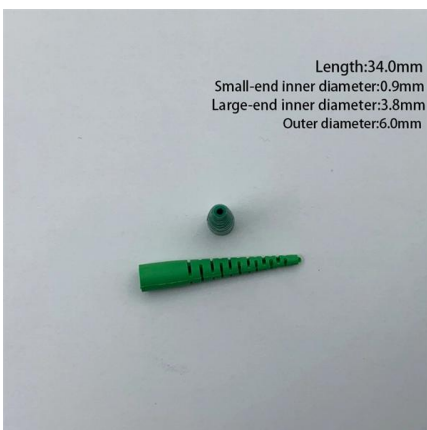

Shop MTP Connectors & MPO Connectors , Markertek

This coupler works with any MTP and MPO Connectors from a 4 Fiber to 72 Fiber. Widely used in trunk cabling and cassettes, this adapter meets appropriate standards and is perfect for your parallel optics

[Contact Us](#)