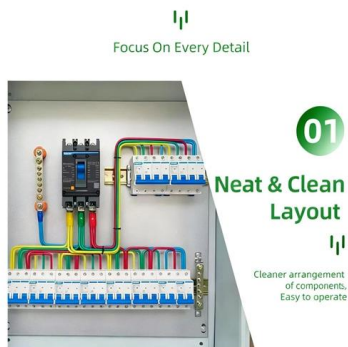

Prefabricated electrical distribution boxes in Thailand

DETAILS DISPLAY

Temporary Power Distribution Boxes for Electrical

Temporary power distribution boxes for flexible electrical installation. Robust solutions for construction sites, events and temporary energy infrastructure.

[Contact Us](#)

Modular Enclosures , Schneider Electric Thailand

Discover Schneider Electric range of products in Modular Enclosures: Pragma, Resi9 MP, Kaedra, Mini Kaedra, Mini Opale enclosures

[Contact Us](#)