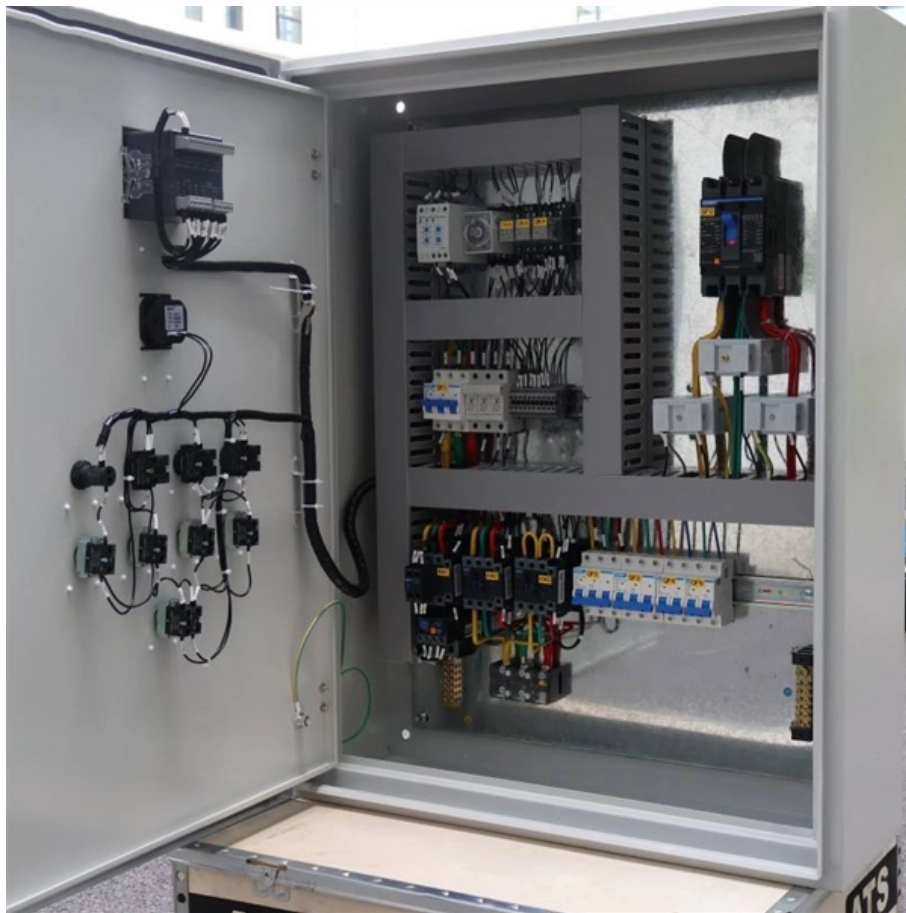

Power of a 48-port fiber optic switch

Power of a 48-port fiber optic switch

Cisco Catalyst C9300-48S-A: 48-Port Fiber Switch Features

Equipped with the license, this switch offers a comprehensive range of capabilities including advanced routing protocols, automation, security, and high availability, making it suitable for complex enterprise

[Contact Us](#)

Cisco Catalyst 1000 Series 24-Port and 48-Port Switch

Cisco Catalyst 1000 24-Port and 48-Port Fast Ethernet Switches This section describes the front panel components of Cisco Catalyst 1000 24-port and