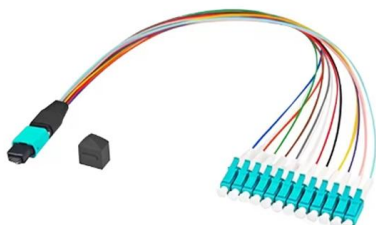

FTTH Faceplate Fiber Socket Panel SC LC Wall Mount

What Is FTTH Faceplate Fiber Socket Panel SC LC Wall Mount Indoor? Price For Sale and Specifications in a Producer, Manufacturer, Wholesale

[Contact Us](#)

Fiber Wall Outlet Socket Panel Faceplate

Product Description This FTTH Faceplate Fiber Socket Panel SC LC FC is used for FTTH splicing and termination, between indoor SC LC FC fiber optic cable and

[Contact Us](#)

Fiber Optic Socket Wall Outlet Faceplate 3C-FTTH

3C-FTTH-MTM-01 Fiber Optic Socket (Wall Outlet Faceplate) is used for splicing and termination between indoor fiber optic cable and pigtails with SC or LC duplex type.

[Contact Us](#)

Fiber Optic Wall Plate Outlets Box Optic Socket

Streamline your network termination with our premium Fiber Optic Wall Sockets and FTTH Outlets. Engineered for reliability and ease of use, these indoor optical

[Contact Us](#)