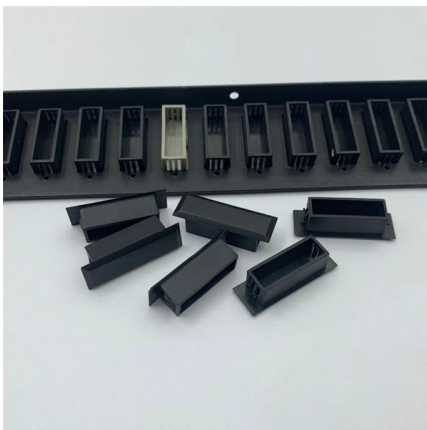

Optical fibres, fibre-optic sockets, fibre- optic plugs at reichelt

OpDAT FAST fiber optic connector kit, LC PC OM3/OM4, 10 pieces Type: FOC plug Technology: OM3/OM4 Design: LC PC Bausatz Connection: Multimode Specification: 10 pieces Colour: Blue

[Contact Us](#)