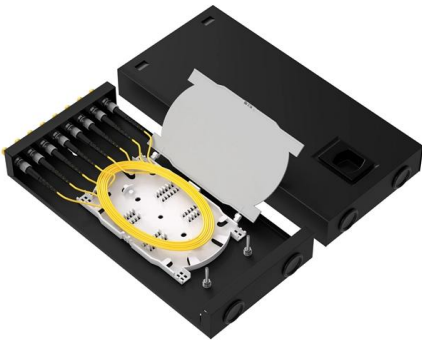

Power Fiber Optic Panel Socket

Power Fiber Optic Panel Socket

Fiber Optic 2 Port Socket Panel Mini Terminal Box

Fiber Optic 2 Port Socket Panel Mini Terminal Box Product Model SP-1602-2G Product Description SP-1602-2G Fiber termination boxes wall mount outlets is

[Contact Us](#)

Fiber Optic Socket Panel Wall Outlet Faceplate

Overview This mini Fiber Optic Socket Panel fiber optic termination box is used for splicing and termination between indoor fiber optic cable and pigtails with SC or

[Contact Us](#)

Ordering information

NO.	1	2	3	4	5	6
Model	SP1201	SP1402	SP1603	SP1804	SP1202	SP1404
Product name	Patch Panel	Patch Panel	Patch Panel	Patch Panel	Patch Panel	Patch Panel
Illustration						
HU	1	2	4	1	2	4
Maximum number of cores	144	288	576	144	288	576
Product size (including modules and adapters)	482.0*207.0*40.0 (mm)	482.0*207.0*81.0 (mm)	482.0*207.0*122.0 (mm)	482.0*207.0*40.0 (mm)	482.0*207.0*81.0 (mm)	482.0*207.0*122.0 (mm)
Standard color code	RAL9005	RAL9005	RAL9005	RAL9005	RAL9005	RAL9005
Inventory	∞	∞	∞	∞	∞	∞

2 Port FTTH Indoor Socket Panel Fiber Optic Terminal Box

SP-1601-2C-2 provides Customer Premises Equipment applications with a compact and secure enclosure for connecting fiber cables within building entrance