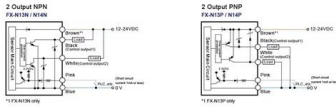

[Contact Us](#)

Ubiquiti Store United States

Cloud Gateway Industrial Multi-WAN UniFi Cloud Gateway with remote SIM, high-power PoE, and full application support.

[Contact Us](#)

What is a PoE switch (Power over Ethernet switch)?