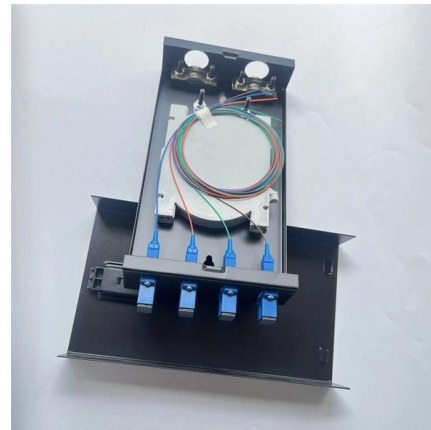

HPE Aruba Instant On 1960 48-Port 1G/10G PoE+ Switch , JL809A

The HPE Aruba instant On 1960 JL809A is a smart managed PoE+ switch with 40 x 1G PoE+, 8 x 1G PoE++, 2 x 10G and 2 x 10G SFP+ ports (600W).

[Contact Us](#)