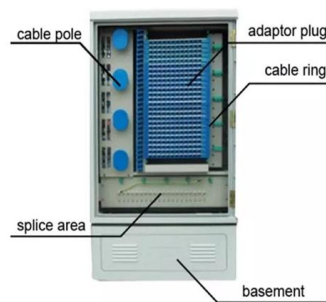

MikroTik · Products

A compact 1U 400G switch built for AI clusters, storage fabrics, and high-speed aggregation, featuring four 400G QSFP56-DD ports, dual 10 Gigabit Ethernet,

[Contact Us](#)

Contact Us

For datasheets, pricing, or custom fiber access solutions, please visit:
<https://www.frindel.es>