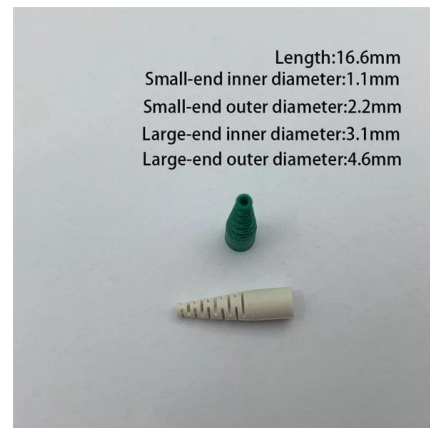

D-Link 28-Port Layer 2 Smart Managed Gigabit PoE Switch

The DGS-1210 Series switches support 8, 16, 24, or 48 10/100/1000BASE-T ports. In addition, each switch supports 2 or 4 Gigabit SFP ports for optical connections using multimode or singlemode SFP

[Contact Us](#)