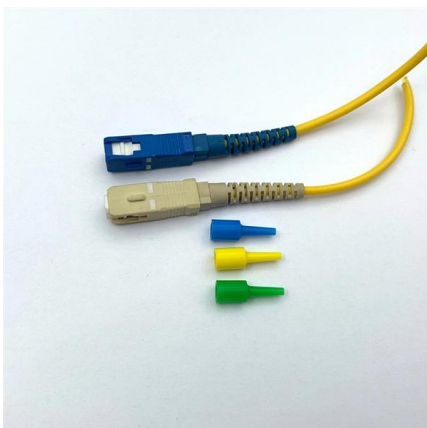

What Is PoE Media Converter: A Complete Guide (2026)

The PoE Media Converter transmits monitoring signals to a control center several kilometers away over fiber-optic cables while supplying power to the cameras over Ethernet cables.

[Contact Us](#)