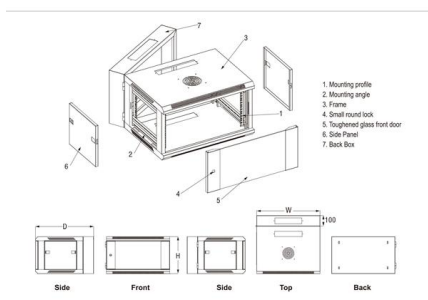

PoE Switches , TP-Link

TP Link - PoE Switches With 8 PoE+ ports, transfers data and power on one single cable Easy to use, with no configuration and installation needed

[Contact Us](#)

Power Over Ethernet (PoE) Switches - D-Link Systems,