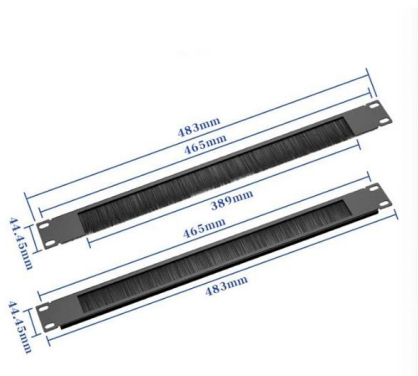

12 Best PoE Switches (March 2026) Complete Guide

Expert reviews of the top PoE switches for every budget and use case. We tested 12 models for performance, power budget, and reliability to help you choose the perfect switch.

[Contact Us](#)