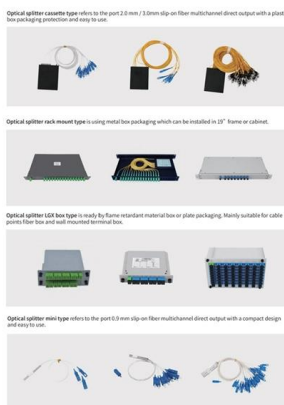

Unmanaged PoE switches , Phoenix Contact

The unmanaged PoE switches of the 1000 series enable you to supply up to eight terminal devices with power and data via the same Ethernet cable.

[Contact Us](#)

Buy industrial LAN PoE Switches online , Planet Webshop

Here you can see an overview of all LAN PoE switches from PLANET. With the product finder you can filter the PoE switches according to your individual

[Contact Us](#)

PoE+ Ethernet switches: 5 to 9-port gigabit switches for home & office