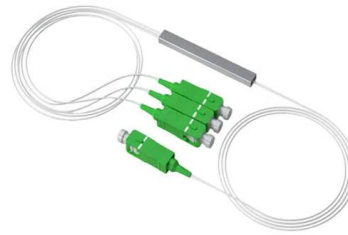

50 results / page 1-18 / 18 1 TME282113 Plastic distribution cabinet HxWxD=280x210x130mm, IP65, IK10, 1000V AC/DC, RAL7035 Net32.42105 EUR Gross41.17473 EUR TME282113T

[Contact Us](#)