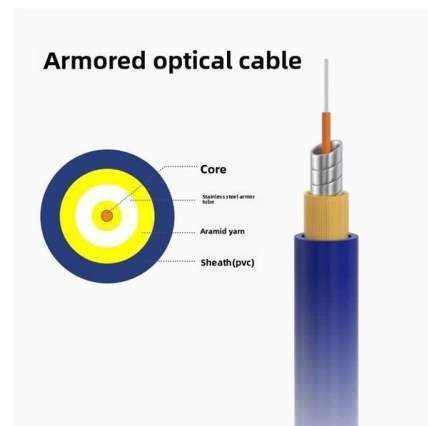

Plastic Electrical Enclosures and Junction Boxes , Polycase

Discover Polycase's range of plastic electrical boxes, NEMA-rated enclosures, and custom enclosures designed for superior protection. Explore our products today!

[Contact Us](#)