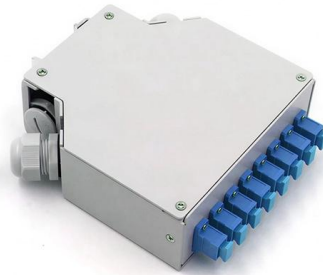

Ubiquiti UISP in Peru , Pana Compu

Buy Ubiquiti UISP online in Peru. View images, product information and specifications.

[Contact Us](#)

PENGLIN 2PCS IP68 Waterproof USB C Panel Mount Coupler

Engineered with IP68 certification, it withstands dust, dirt, and prolonged water immersion, making it ideal for marine, automotive, and industrial applications. This is a dual type-c female to female panel

[Contact Us](#)