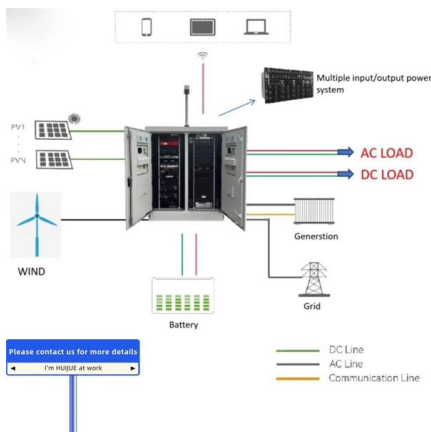

Dell EMC PowerEdge MX SmartFabric Configuration and

Abstract This document provides the steps for configuring and troubleshooting the Dell EMC PowerEdge MX networking switches in SmartFabric mode. Configuration examples include Dell EMC

[Contact Us](#)

HIKVISION PERU

HIKVISION PERU - Tienda Oficial - envíos a todo el Perú el mismo día. Queremos ser la empresa referencia del país en el área de la seguridad electrónica, gracias