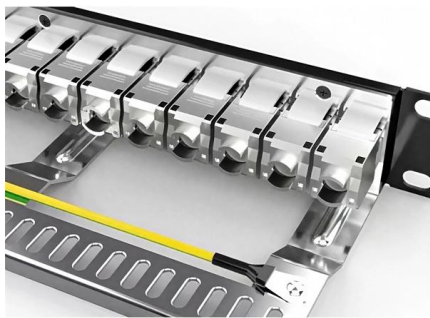

IP68 Panel Mount USB Connectors

Mouser offers inventory, pricing, & datasheets for IP68 Panel Mount USB Connectors.

[Contact Us](#)

IP68 Electrical Enclosure & Box Manufacturer

KDM IP68 rated Electrical Enclosure is ultimately dust-proof, impact-resistant, and has anti-UV sun and rain protection. Therefore, the cabinet can work under the

[Contact Us](#)

IP68 Enclosures , Submersible IP Rated Boxes

Polycase's IP68 electrical enclosures provide superior protection in outdoor environments, ensuring internal components remain safe even in harsh

[Contact Us](#)